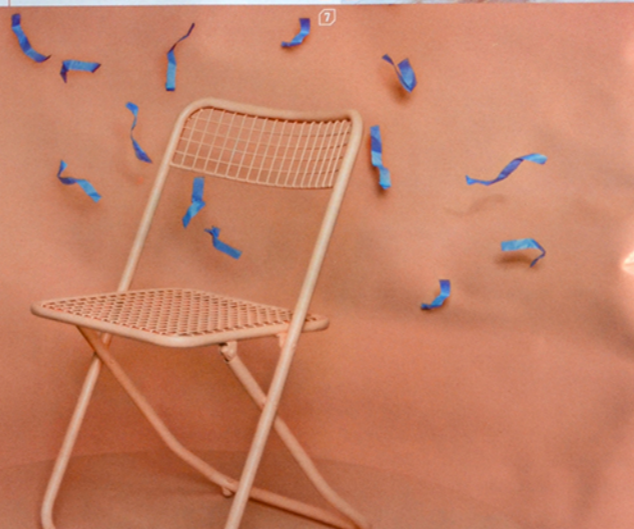

woven wonders

Airy designs with an easy-breezy feel

1. Laura Kirar's Nozomu aluminum-frame hanging chair with wicker-resin cord, all-weather rope, and detachable cushions by McGuire Furniture. mcguirefurniture.com
2. Jaime Hayon's Frames dining armchair in peeled and tinted rattan with wicker seat and backrest by Expormim. expormim.com
3. Rumba Iconic 500 upholstered chair with Seike wood frame by Adriana Hoyos Furnishings. adrianahoyos.com
4. Lounge Chair Nr 21 in walnut with acrylic and brass accents by Janosi Designs. janosidesigns.com
5. Calla Haynes's Marrakesh stools and bench in oak with seats woven of hand-twisted rag cord (made from French luxury fashion house castoffs) by Coolican & Company. coolicanandcompany.com
6. Benjamin Klebba and Ron Klebba's Harbor stools in walnut with woven polypropylene rope seats by Phloem Studio. phloemstudio.com
7. Federico Giner's O85 chair in polyester-epoxied steel tube with galvanized telescopic folding system by Houtique. houtique.es
8. Gotham Yoda easy chair in rattan (or outdoor-ready PVC), nylon, and steel in new metallic finish by Kenneth Cobonpue. kennethcobonpue.com
9. Colima lounge chair in Huanacastle wood with velvet upholstery and woven-wicker back by Comité de Proyectos. comitedeproyectos.mx